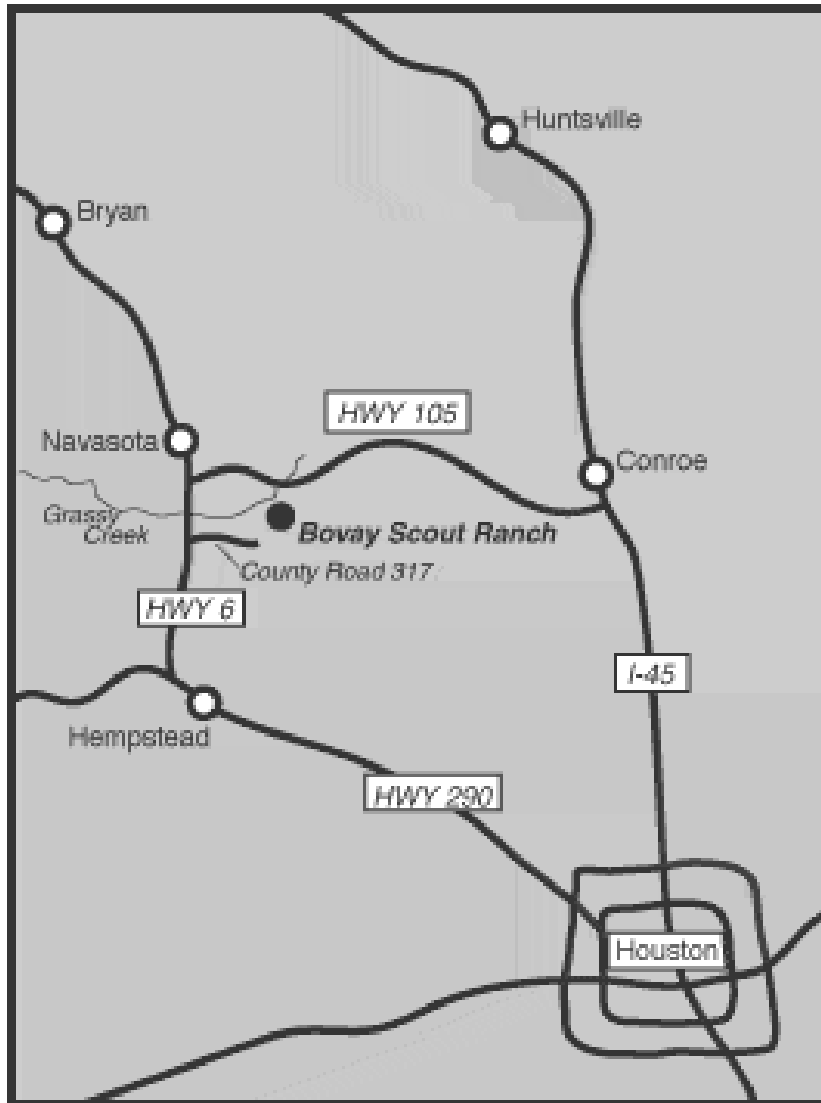

Directions to Bovay Scout Ranch -

Directions thru Hempstead:

- From Hempstead take HWY 6 N for 16 miles
- Turn right onto County Road 317
- Travel to end of the road through camp gate.

Directions thru Conroe:

- From Conroe take HWY 105 W for 45 miles
- Turn left onto HWY 6 for three miles
- Turn left onto County Road 317 (just past Grassy Creek)
- Travel to end of the road through camp gate.

Contact info:

- Bovay Scout Ranch 936-825-4120
This phone is not manned daily.
For questions 713-756-3380